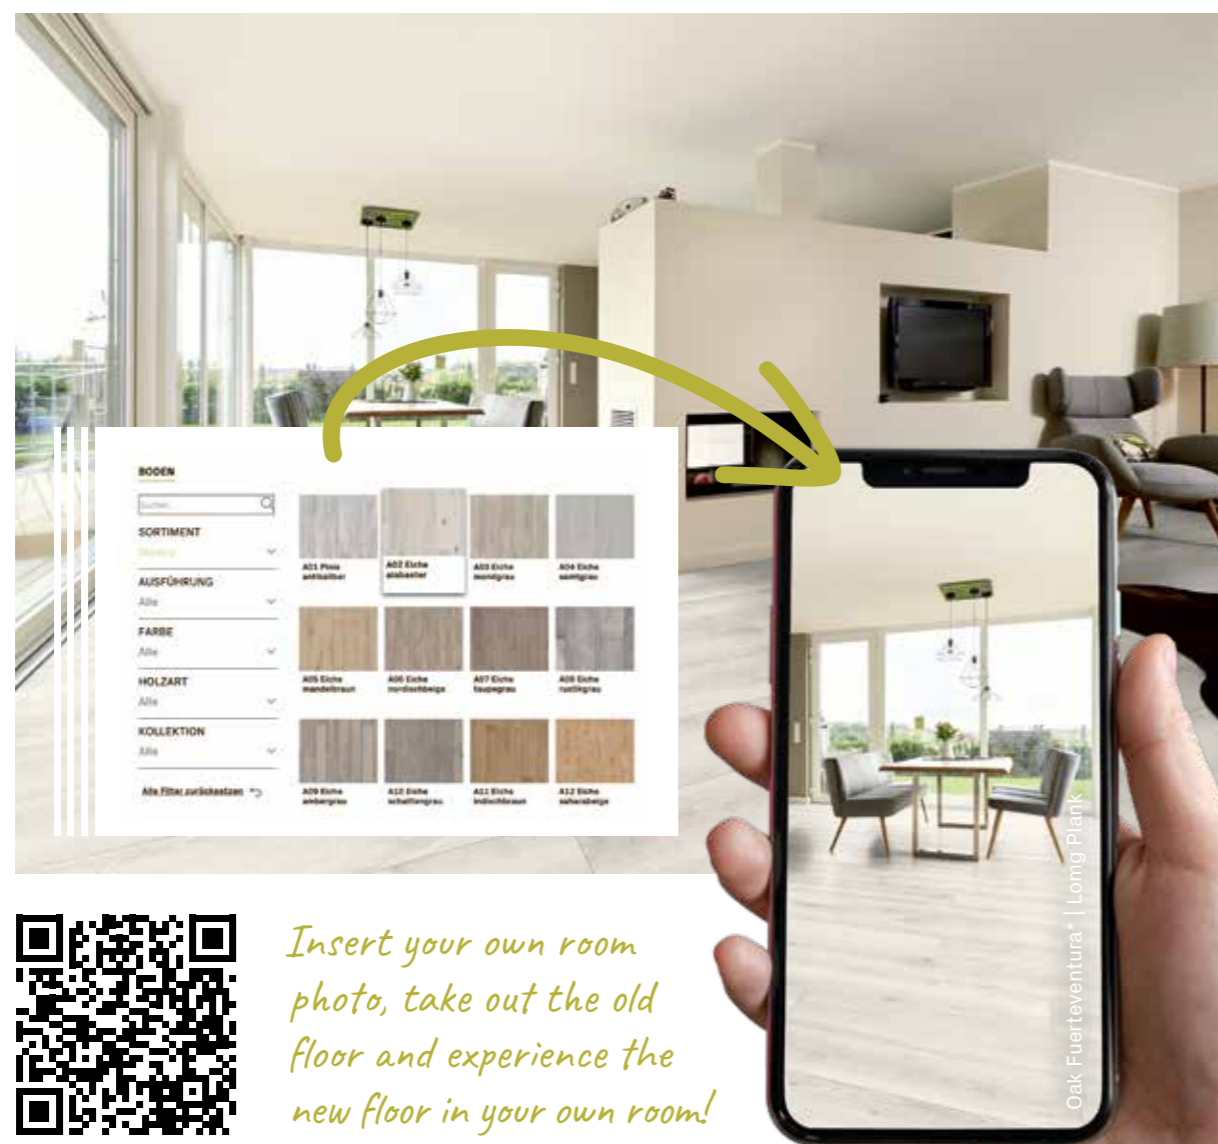

With our virtual Room Studio you can view all of our floors in your own home. Here and now. Just use your smartphone. As soon as you are in the Room Studio you have two options:

- 1 You can either take a picture of your room with your smartphone and select your preferred floor, which you lay virtually.
- 2 Or you can select room images from our gallery and virtually lay your preferred floor there.

With our virtual Room Studio you can look at all of our floors in the comfort of your own home either on your laptop, tablet or desktop computer. Due to the size of the display, this is sometimes the better alternative. Just click on the "Room Studio" button on the right-hand side of the screen.